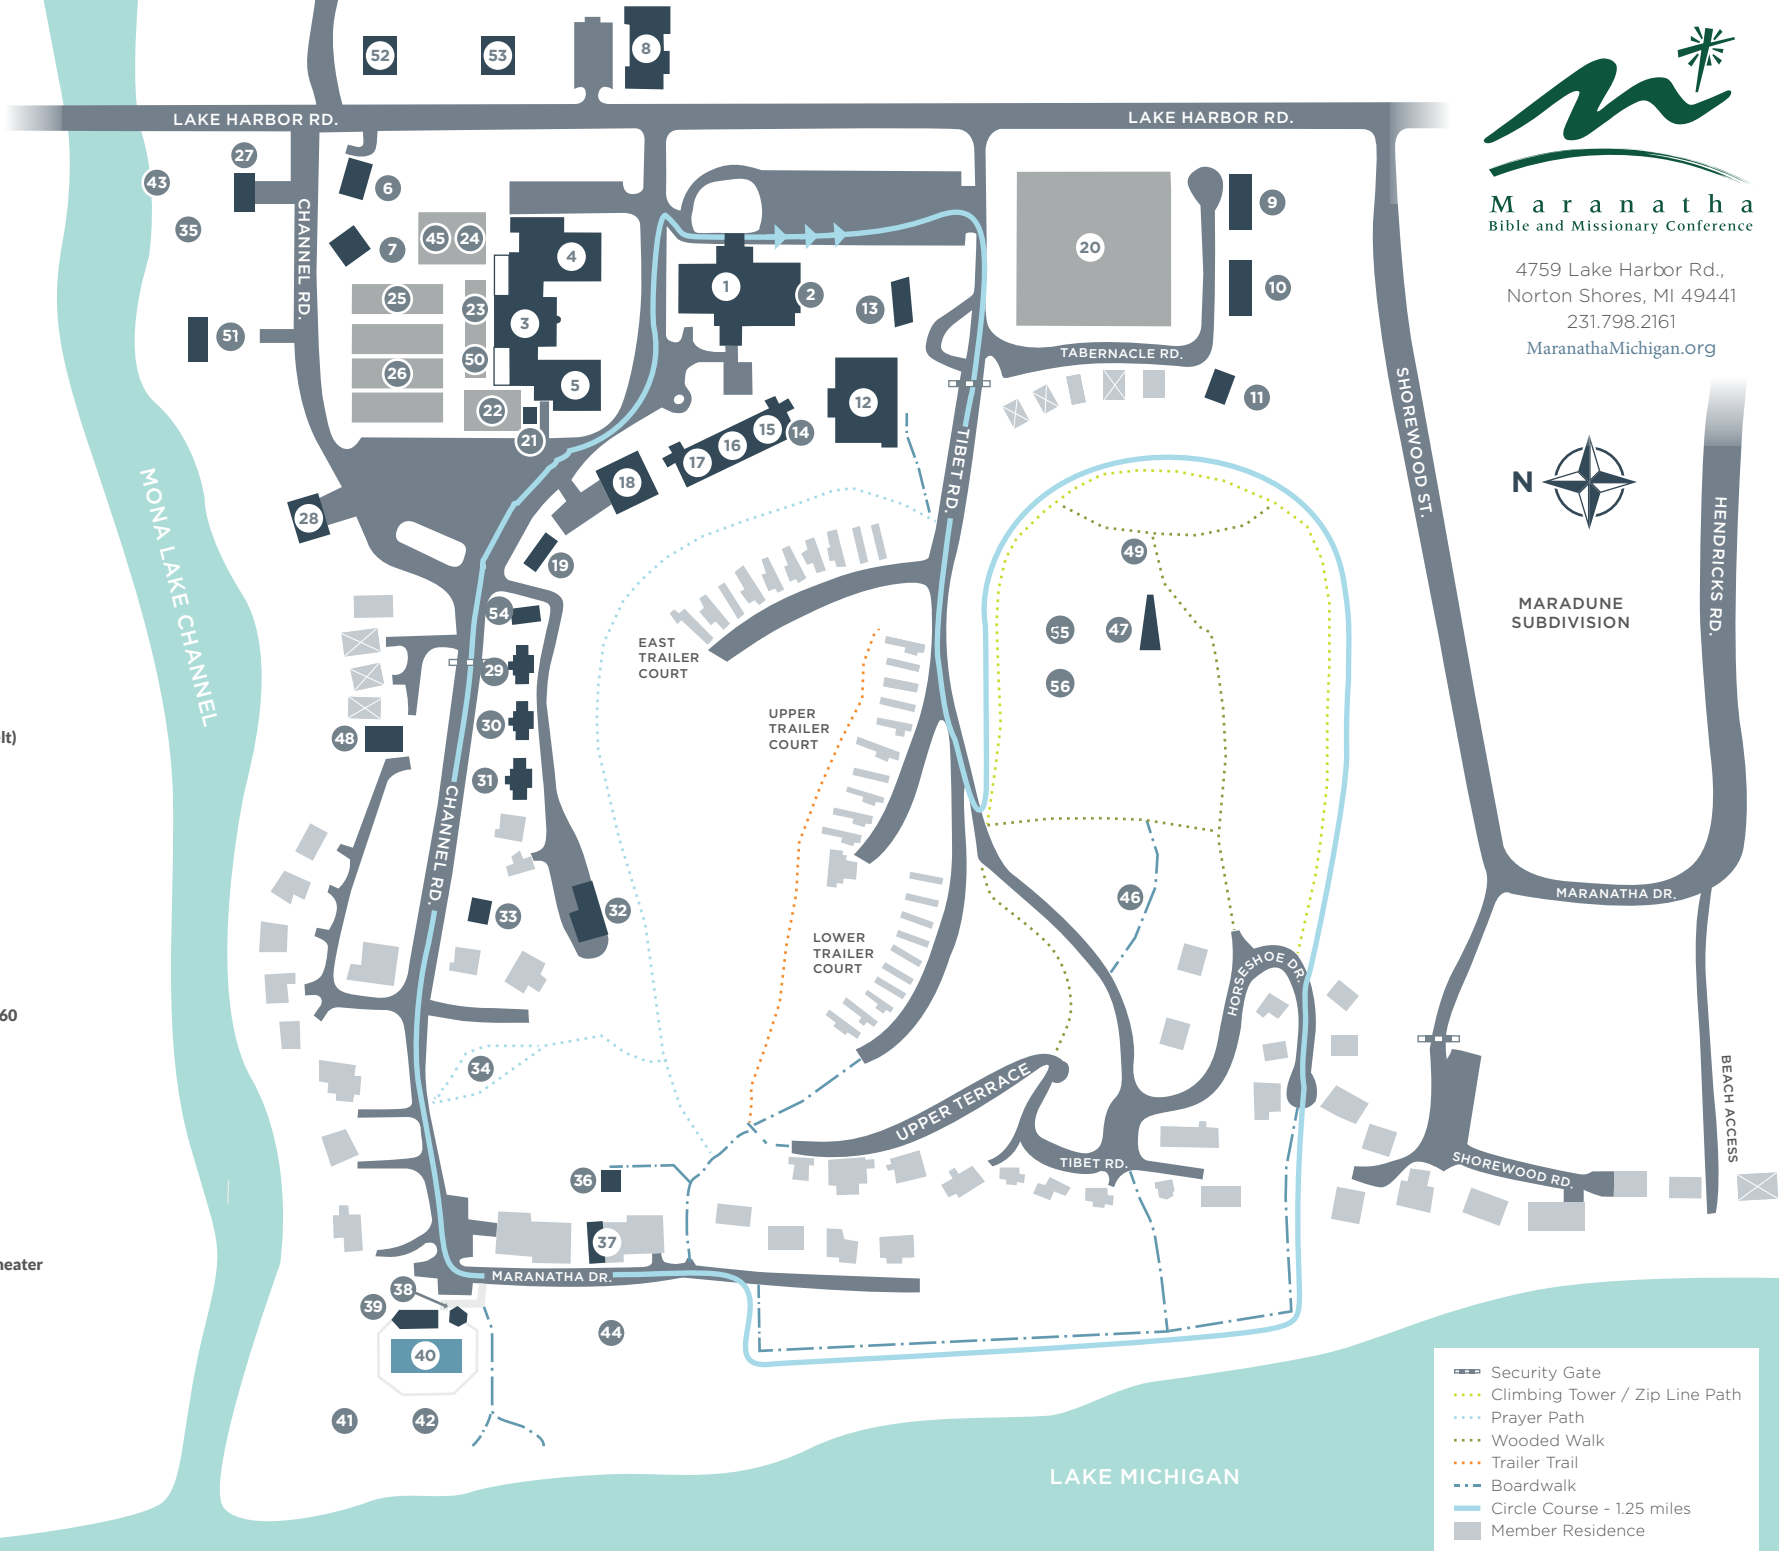

- 1 Lodge / Main Office / Front Desk
- 2 Lodge Dining Room
- 3 Family Life Center
- 4 Gymnasium
- 5 Sweet Shop

- 6 Kenya & Somalia Apartments
- 7 Honduras Cottage
- 8 India Lot
- 9 Israel Apartments
- 10 Jordan Apartments

- 11 Korea Cottage
- 12 Tabernacle
- 13 Pure 'M' Cafe
- 14 Guest Laundry Room
- 15 Library
- 16 Skinner Room

- 17 Duneside Apartments
- 18 Lebanon Lodge
- 19 South Africa
- 20 Sports / Recreation Field
- 21 Recreation Hut

- 22 Miniature Golf Course
- 23 Playground
- 24 Volleyball Court
- 25 Basketball Court
- 26 Tennis Courts

- 27 Founder's Home (formerly Shufelt)
- 28 Recycle Center (staff use only)
- 29 Indonesia & Albania Cottage
- 30 Japan & Paraguay Cottage
- 31 Uruguay & Bolivia Cottage

- 32 Maintenance Facility
- 33 Ecuador Cottage
- 34 Prayer Garden
- 35 Channel Fire Pit
- 36 Savage Prayer Tower

- 37 Maranatha Condos - 1st level 4760
- 38 Pool Snack Shop
- 39 Pool Bath House
- 40 Pool
- 41 Sand Volleyball Court

- 42 Beach Playground
- 43 Canoe & Kayak Landing
- 44 Camp Fire Area
- 45 Pickleball Courts
- 46 Paul A. Rader Memorial Amphitheater

- 47 Climbing Tower
- 48 Mexico Cottage
- 49 Zip Line
- 50 Shuffleboard
- 51 Cambodia Cottage

- 52 China Apartments
- 53 Brazil Apartments
- 54 Cuba Cottage
- 55 Ropes Course
- 56 Axe Throwing

4759 Lake Harbor Rd.,
Norton Shores, MI 49441
231.798.2161
MaranathaMichigan.org

MARADUNE
SUBDIVISION

- Security Gate
- Climbing Tower / Zip Line Path
- Prayer Path
- Wooded Walk
- Trailer Trail
- Boardwalk
- Circle Course - 1.25 miles
- Member Residence