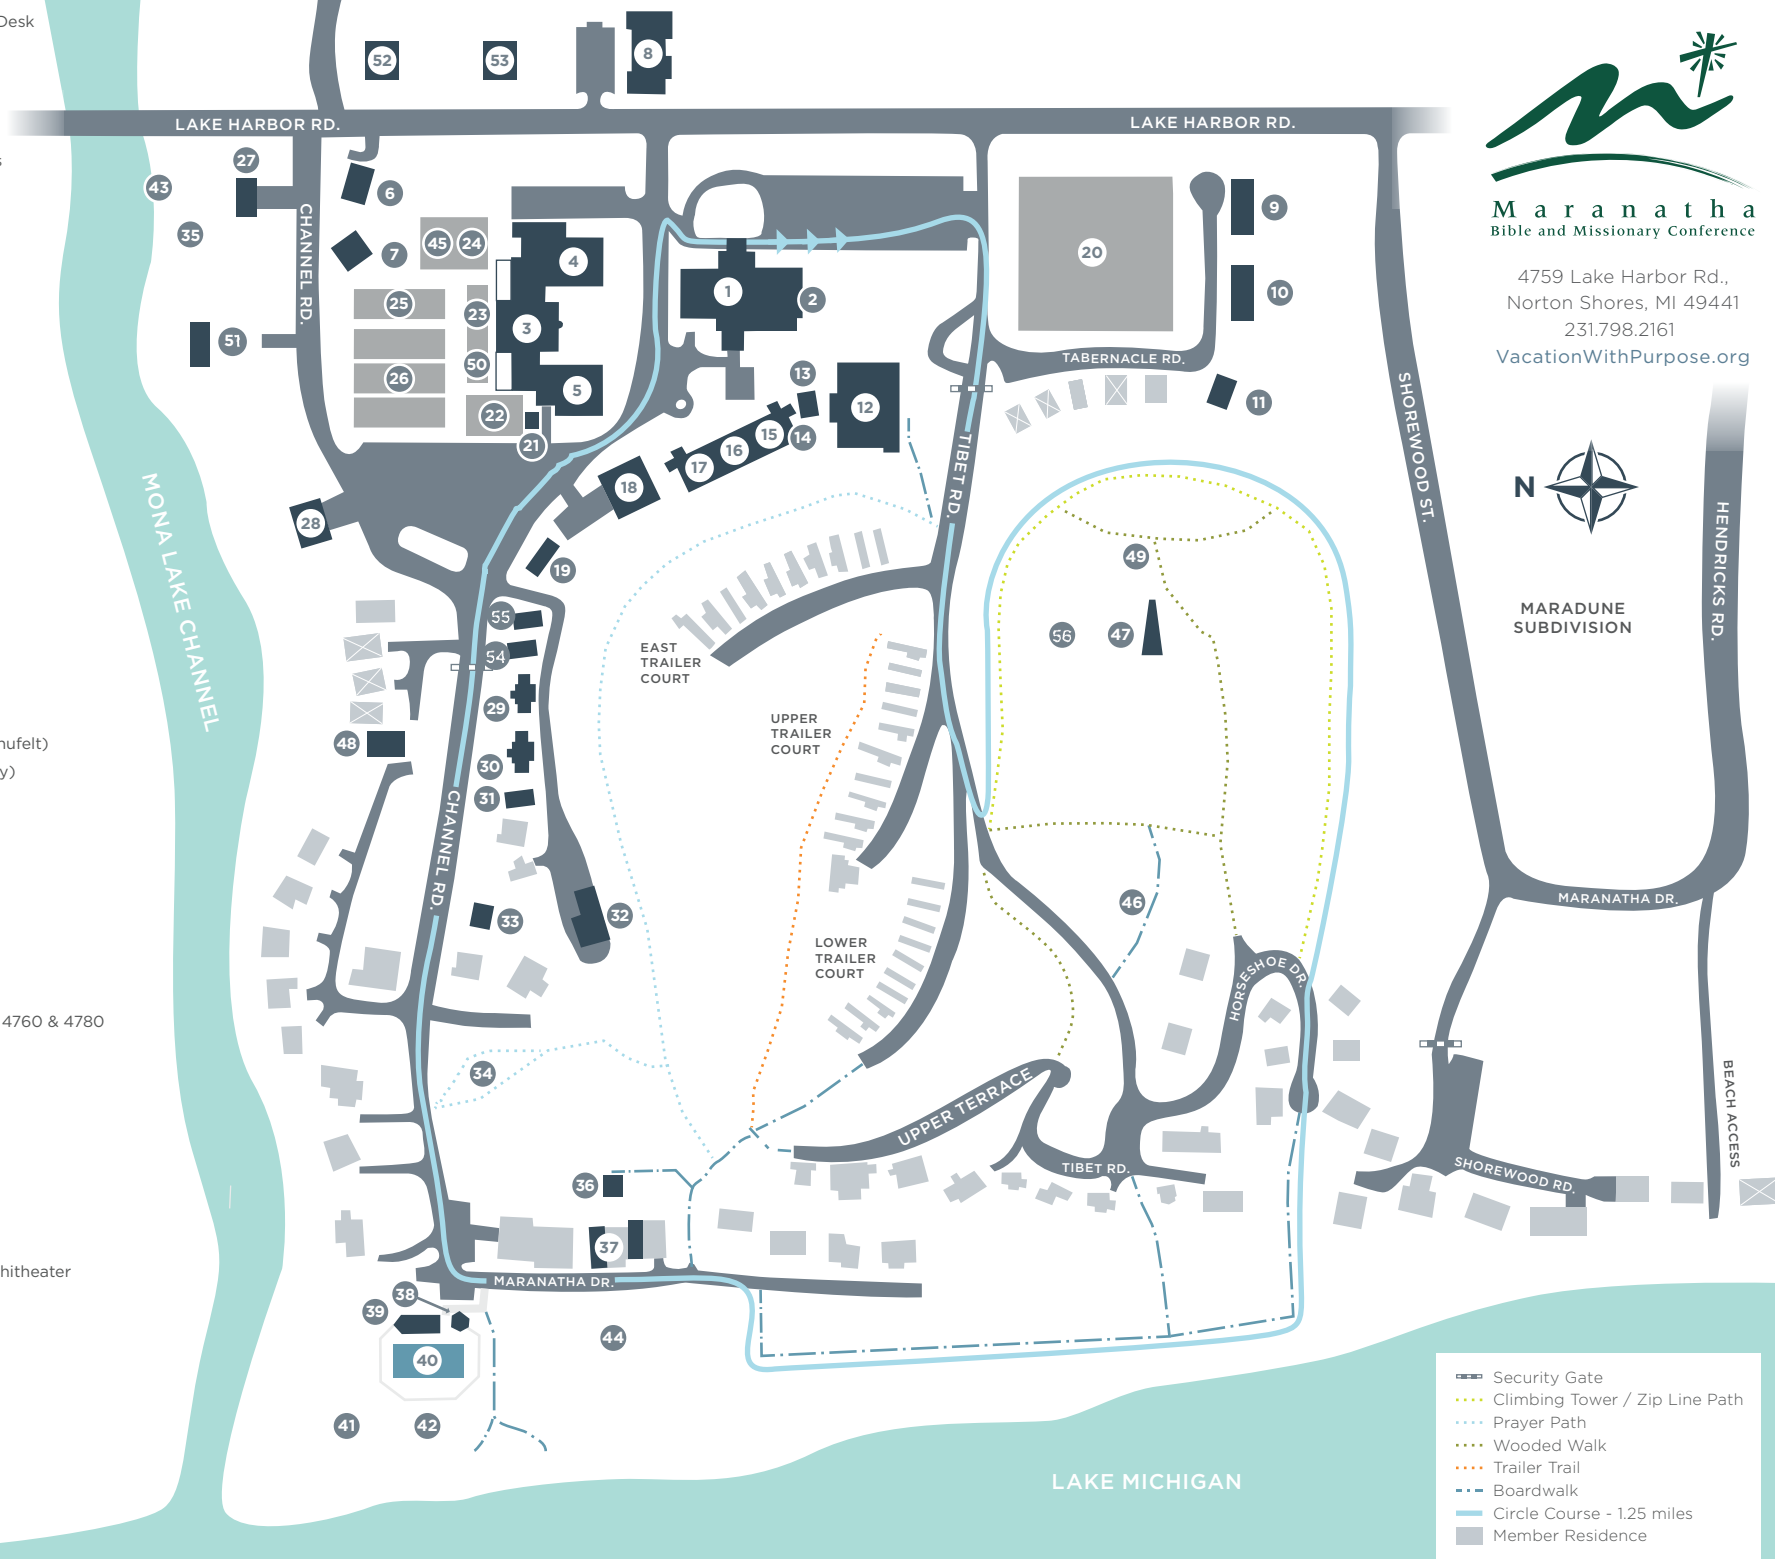

- 1 Lodge / Main Office / Front Desk
- 2 Lodge Dining Room
- 3 Family Life Center
- 4 Gymnasium
- 5 Sweet Shop
- 6 Kenya & Somalia Apartments
- 7 Honduras Cottage
- 8 India Lot
- 9 Israel Apartments
- 10 Jordan Apartments
- 11 Korea Cottage
- 12 Tabernacle
- 13 Bookstore
- 14 Guest Laundry Room
- 15 Library
- 16 Skinner Room
- 17 Duneside Apartments
- 18 Lebanon Lodge
- 19 Program Office
- 20 Sports / Recreation Field
- 21 Recreation Hut
- 22 Miniature Golf Course
- 23 Playground
- 24 Volleyball Court
- 25 Basketball Court
- 26 Tennis Courts
- 27 Founder's Home (formerly Shufelt)
- 28 Recycle Center (staff use only)
- 29 Paraguay Cottage
- 30 Uruguay Cottage
- 31 Bolivia Cottage
- 32 Maintenance Facility
- 33 Ecuador Cottage
- 34 Prayer Garden
- 35 Channel Fire Pit
- 36 Savage Prayer Tower
- 37 Maranatha Condos - 1st level 4760 & 4780
- 38 Pool Snack Shop
- 39 Pool Bath House
- 40 Pool
- 41 Sand Volleyball Court
- 42 Beach Playground
- 43 Canoe & Kayak Landing
- 44 Camp Fire Area
- 45 Pickleball Courts
- 46 Paul A. Rader Memorial Amphitheater
- 47 Climbing Tower
- 48 Mexico Cottage
- 49 Zip Line
- 50 Shuffleboard
- 51 Cambodia Cottage
- 52 China Apartments
- 53 Brazil Apartments
- 54 Indonesia Cottage
- 55 Cuba Cottage
- 56 Ropes Course

4759 Lake Harbor Rd.,
Norton Shores, MI 49441
231.798.2161
VacationWithPurpose.org

MARADUNE
SUBDIVISION

- Security Gate
- Climbing Tower / Zip Line Path
- Prayer Path
- Wooded Walk
- Trailer Trail
- Boardwalk
- Circle Course - 1.25 miles
- Member Residence