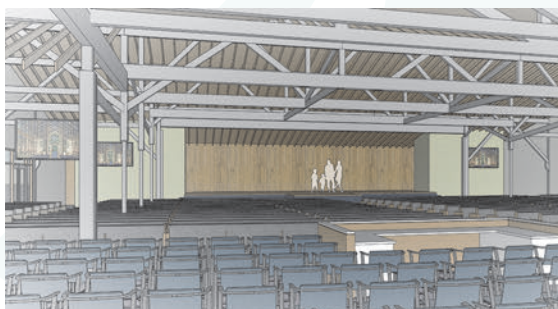

TABERNACLE RENOVATION

Maintaining the spirit and feel of the original Tabernacle, with an updated, open-air design.

Improved and expanded seating

Full climate control for year-around usage

Flexible options for configuring the space for events

New bathrooms and Green Room for speakers, worship team, and concert musicians

Improved sight lines, state-of-the-art lighting & AV, and acoustic engineering

Roll-up glass door walls, big windows, brighter feel, and outdoor seating areas for improved outside-in viewing

TEEN + OFFICE CENTER

MAIN LEVEL

UPPER LEVEL

A much-needed facility to separate middle and high school programs

Craft Room has a dedicated space but flexible for meetings in the retreat season

Game Room created for teens and retreat groups

Worship Center/meeting room for teens and retreat groups

Offices moved together for the leadership team (more Lodge rooms available)

Conference rooms added for meetings