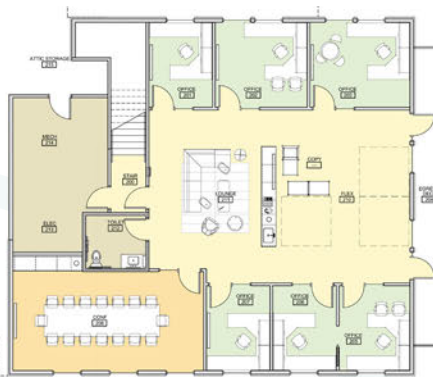

TEEN + OFFICE CENTER

MAIN LEVEL

UPPER LEVEL

A much-needed facility to separate middle and high school programs

Craft Room has a dedicated space but flexible for meetings in the retreat season

Game Room created for teens and retreat groups

Worship Center/meeting room for teens and retreat groups

Offices moved together for the leadership team (more Lodge rooms available)

Conference rooms added for meetings