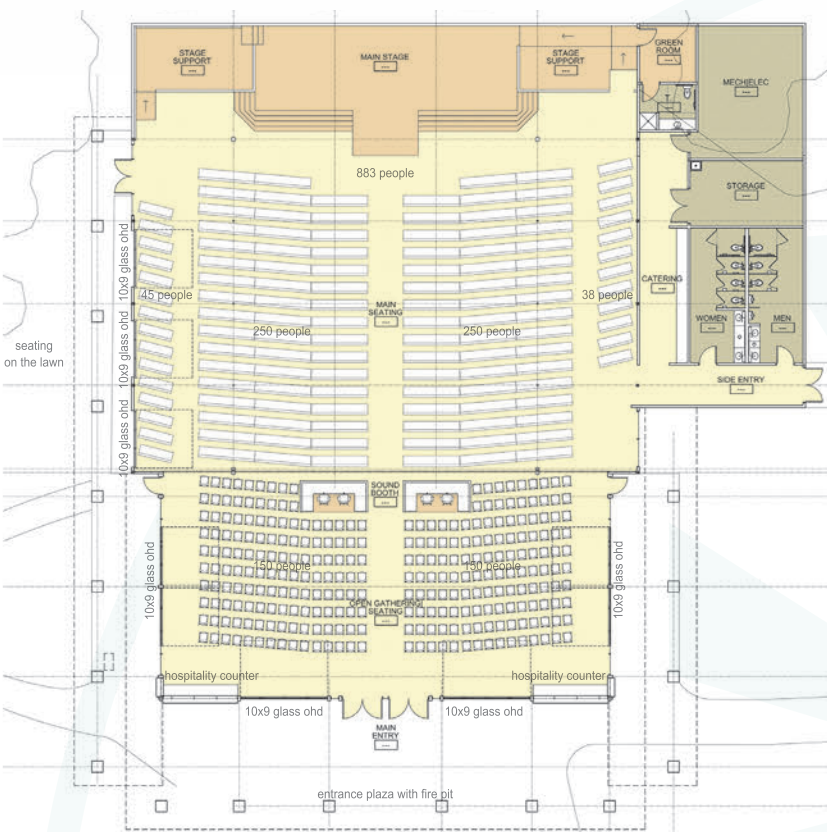

TABERNACLE RENOVATION

Maintaining the spirit and feel of the original Tabernacle, with an updated, open-air design.

Improved and expanded seating

Full climate control for year-around usage

Flexible options for configuring the space for events

New bathrooms and Green Room for speakers, worship team, and concert musicians

Improved sight lines, state-of-the-art lighting & AV, and acoustic engineering

Roll-up glass door walls, big windows, brighter feel, and outdoor seating areas for improved outside-in viewing

TEEN + OFFICE CENTER

MAIN LEVEL

UPPER LEVEL

A much-needed facility to separate middle and high school programs

Craft Room has a dedicated space but flexible for meetings in the retreat season

Game Room created for teens and retreat groups

Worship Center/meeting room for teens and retreat groups

Offices moved together for the leadership team (more Lodge rooms available)

Conference rooms added for meetings