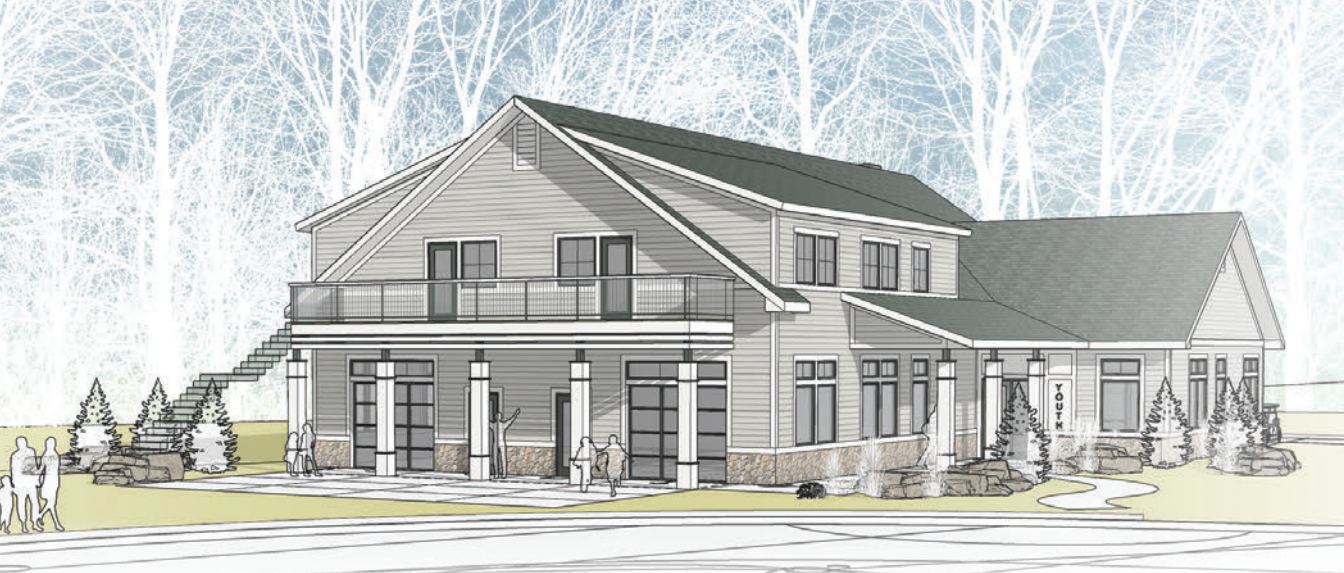

TABERNACLE RENOVATION

Maintaining the spirit and feel of the original Tabernacle, with an updated, open-air design.

Improved and expanded seating

Full climate control for year-around usage

Flexible options for configuring the space for events

New bathrooms and Green Room for speakers, worship team, and concert musicians

Improved sight lines, state-of-the-art lighting & AV, and acoustic engineering

Roll-up glass door walls, big windows, brighter feel, and outdoor seating areas for improved outside-in viewing

TEEN + OFFICE CENTER

MAIN LEVEL

UPPER LEVEL

A much-needed facility to separate middle and high school programs

Craft Room has a dedicated space but flexible for meetings in the retreat season

Game Room created for teens and retreat groups

Worship Center/meeting room for teens and retreat groups

Offices moved together for the leadership team (more Lodge rooms available)

Conference rooms added for meetings